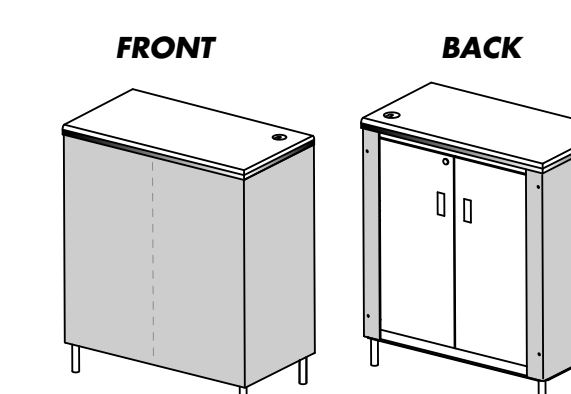

GRAPHIC WRAP FOLDS IN MIDDLE FOR SHIPPING