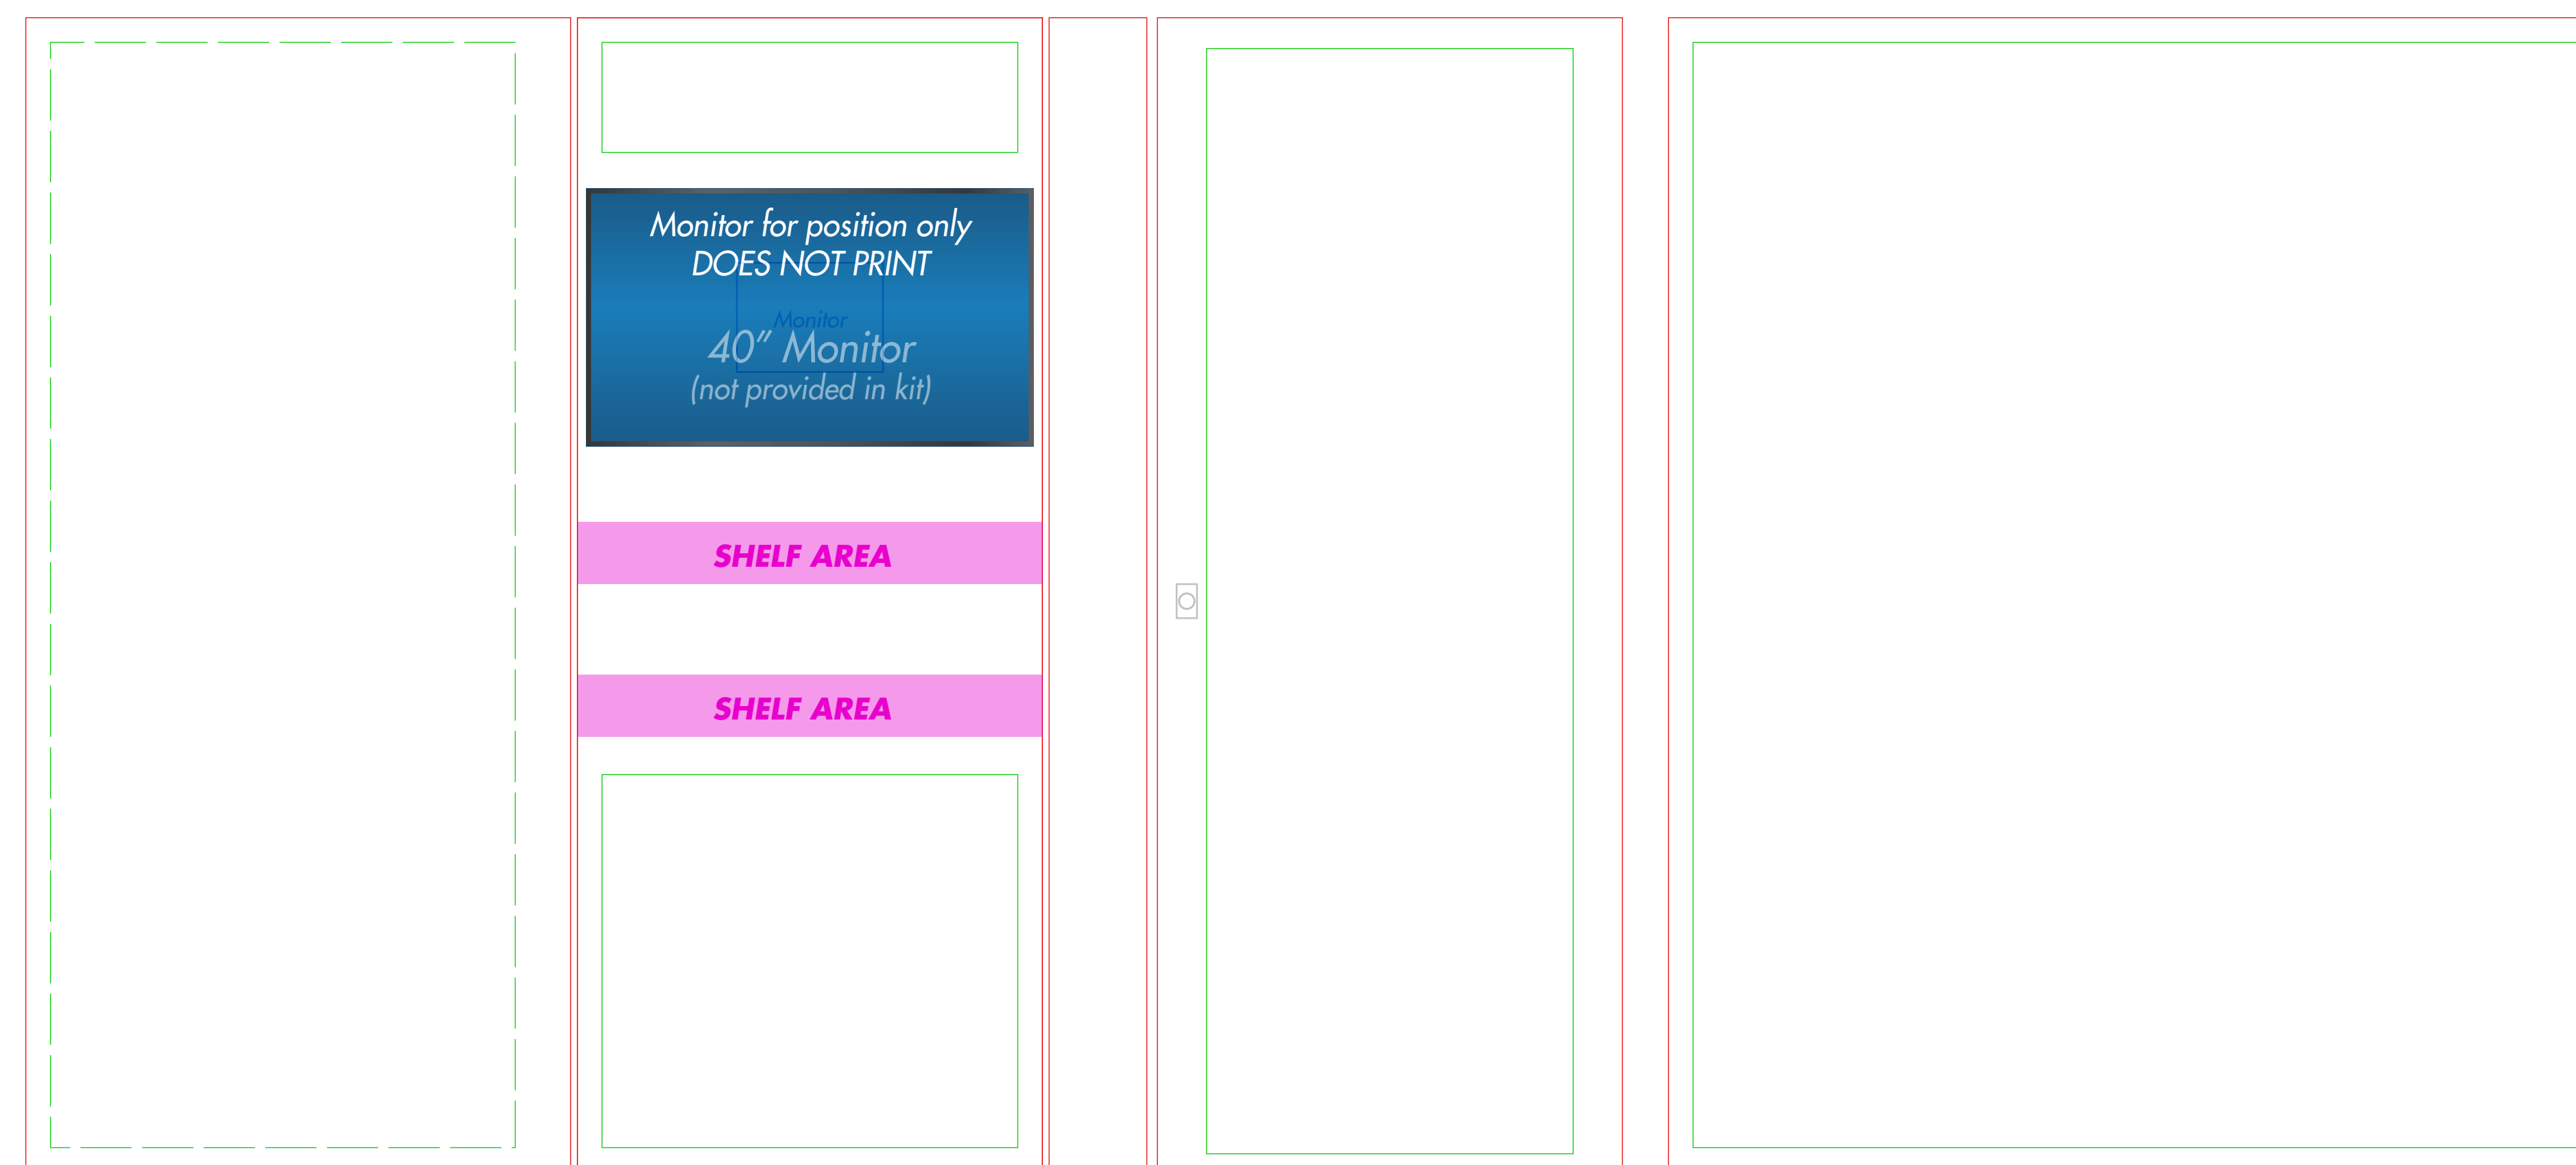

Art Reference A

ART SIZE
44.285" X 93.75"

Outside Wall - Branded art may be limited depending on show restrictions

Art Reference B

ART SIZE
37.81" X 93.75"

Art Ref C2 (Door)

ART SIZE
37.81" X 93.75"

Art Reference D

ART SIZE
75.815" X 93.75"

90°

90°

90°

Art Ref C1 (Corner)

ART SIZE
8" X 93.75"

All wall panels are considered independent art. Continuous art across panels cannot be guaranteed.

ART SIZE - This area contains all necessary bleed but, **DOES NOT GET COMPLETELY CUT OFF. MUST FILL WITH BACKGROUND ART!** Any art in this area can potentially be cut off, hidden or distorted in the finishing process.