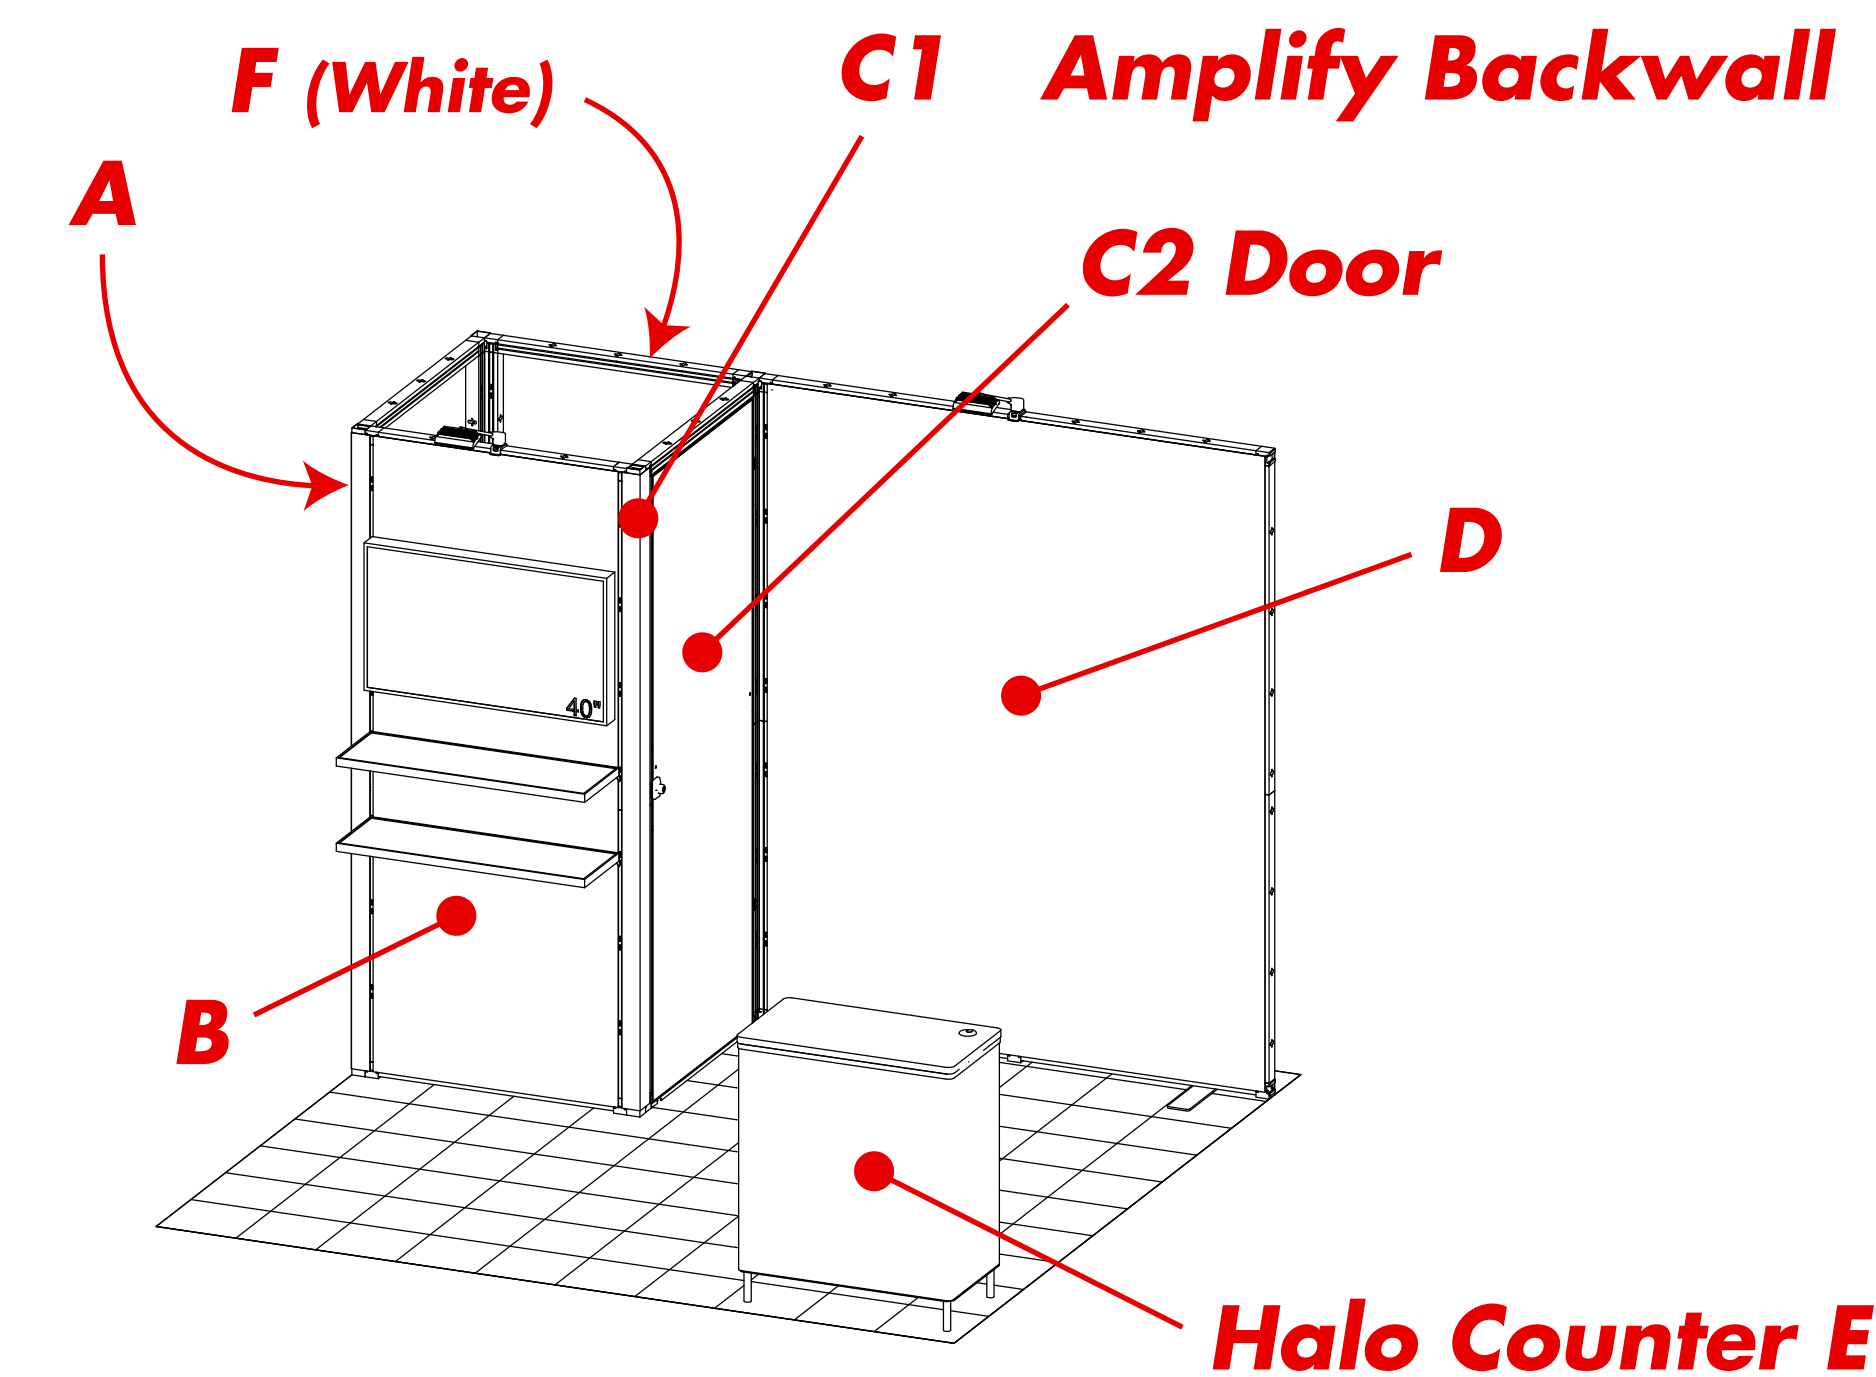

ART SIZE
75.815" X 93.75"

90°

90°

90°

Art Ref C1 (Corner)

ART SIZE
8" X 93.75"

All wall panels are considered independent art. Continuous art across panels cannot be guaranteed.

ART SIZE - This area contains all necessary bleed but, **DOES NOT GET COMPLETELY CUT OFF. MUST FILL WITH BACKGROUND ART!** Any art in this area can potentially be cut off, hidden or distorted in the finishing process.